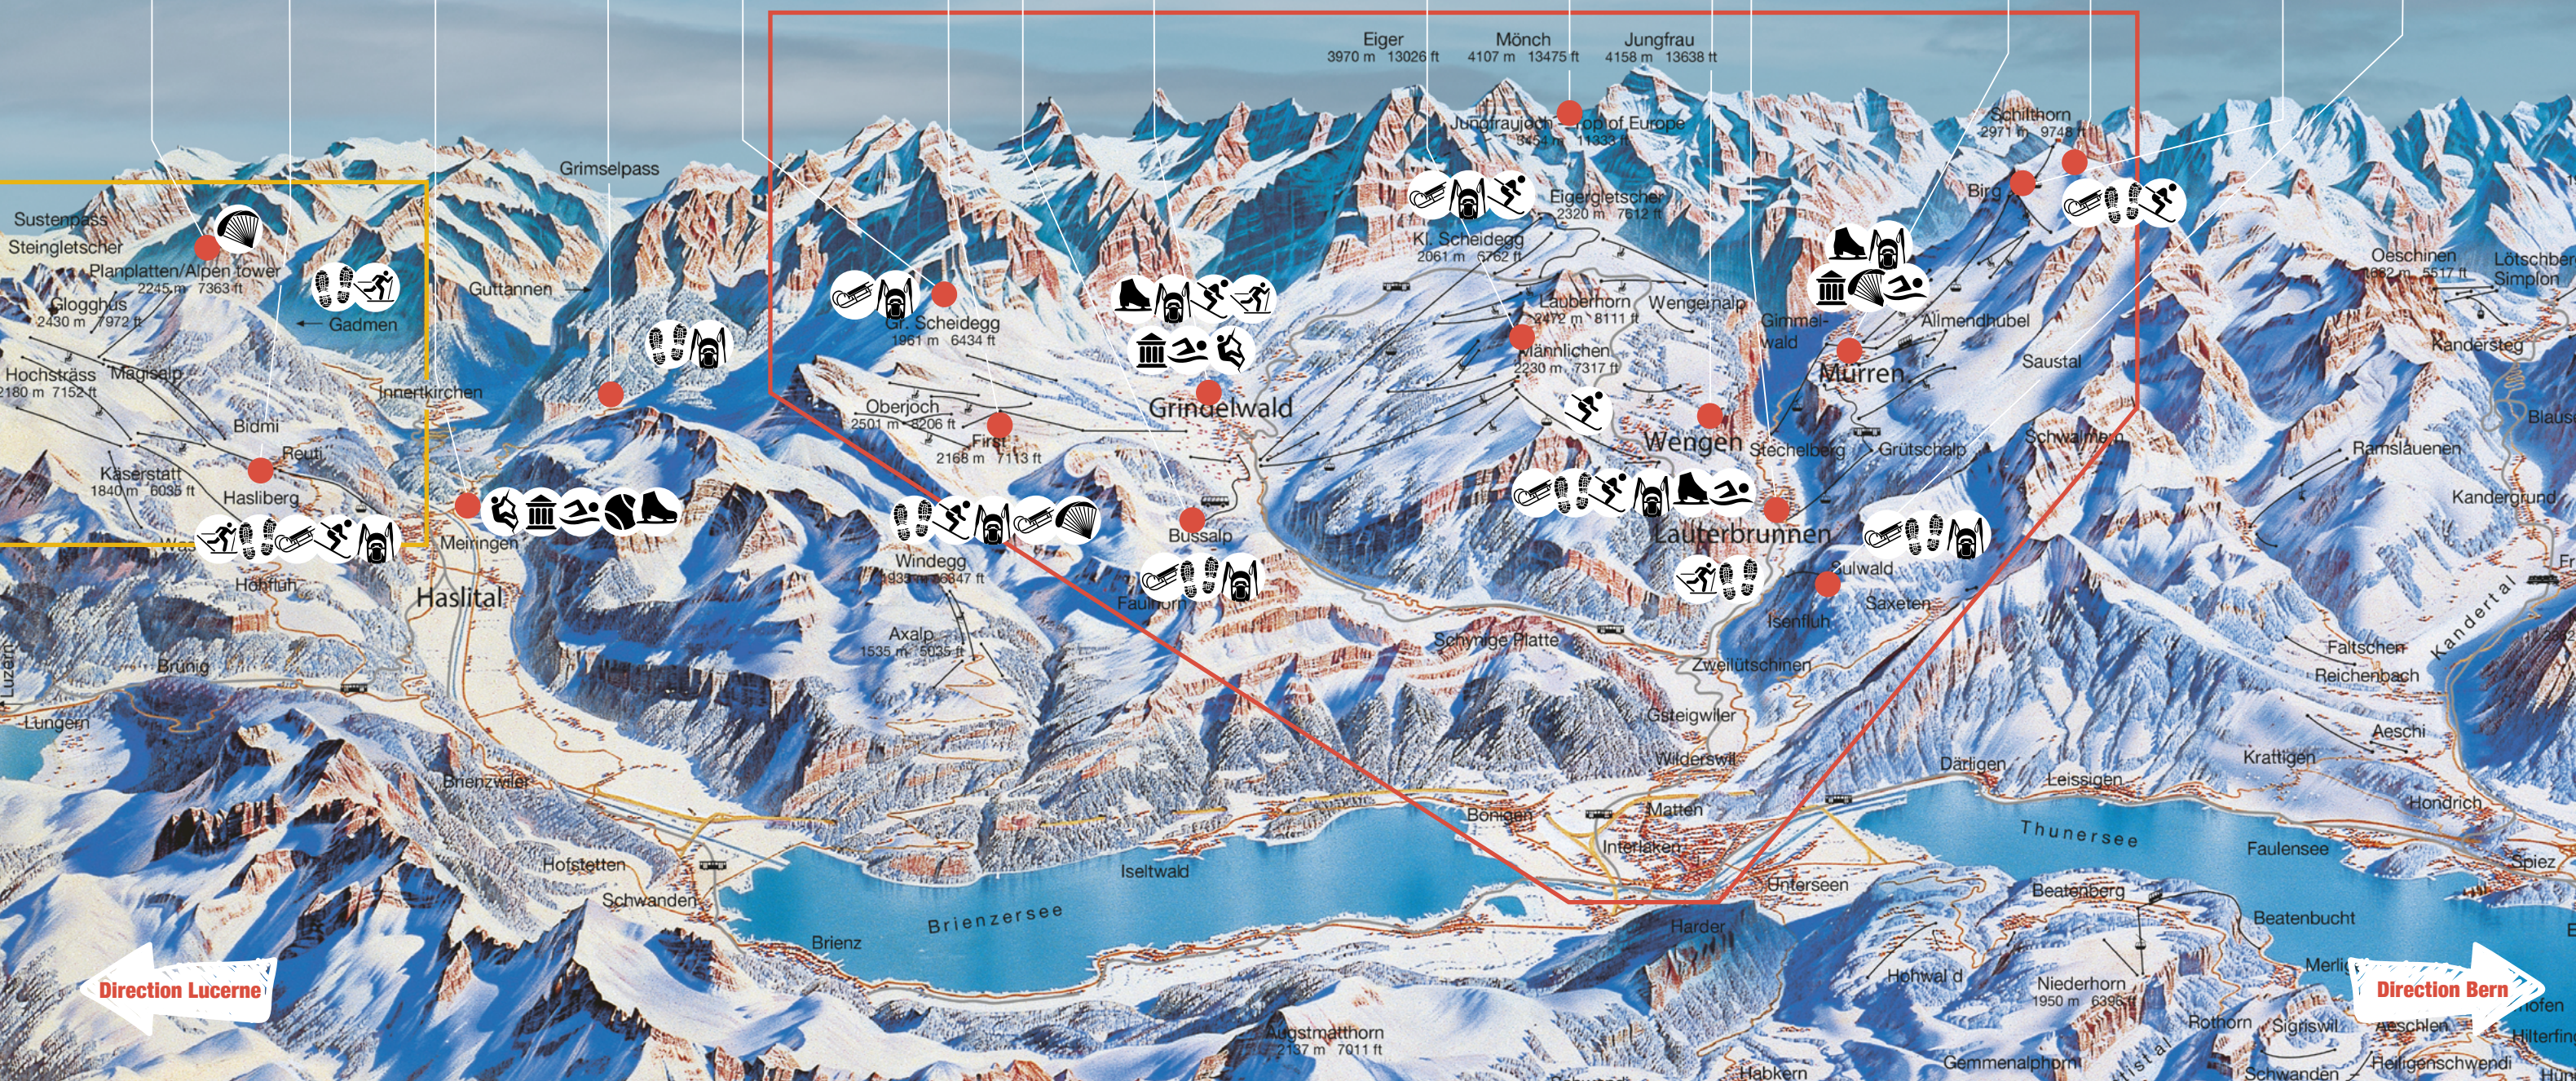

Jungfrau Region Experiences

Grauseeli
Mürren

Grindelwald
Wengen
Mürren
Lauterbrunnen
Haslital

Alpen tower

Meiringen

Grosse Scheidegg

Bussalp

Männlichen
Royal Experience

Wengen

Mürren

Birg
Thrill Walk

Hasliberg

Reichenbachtal

First
Top of Adventure

Grindelwald

Jungfrauoch
Top of Europe

Lauterbrunnen

Schilthorn
Piz Gloria

Isenfluh – Sulwald

Winter

- Cross Country Skiing
- Beginner Area
- Winter Hiking
- Snow Shoeing
- Sledging
- Ice Rink

All Year

- Indoor Climbing
- Public Swimming
- Paragliding
- Tennis
- Museum

@jungfrauregion

printed in
switzerland
Ausgabe April 2024

Direction Lucerne

Direction Bern