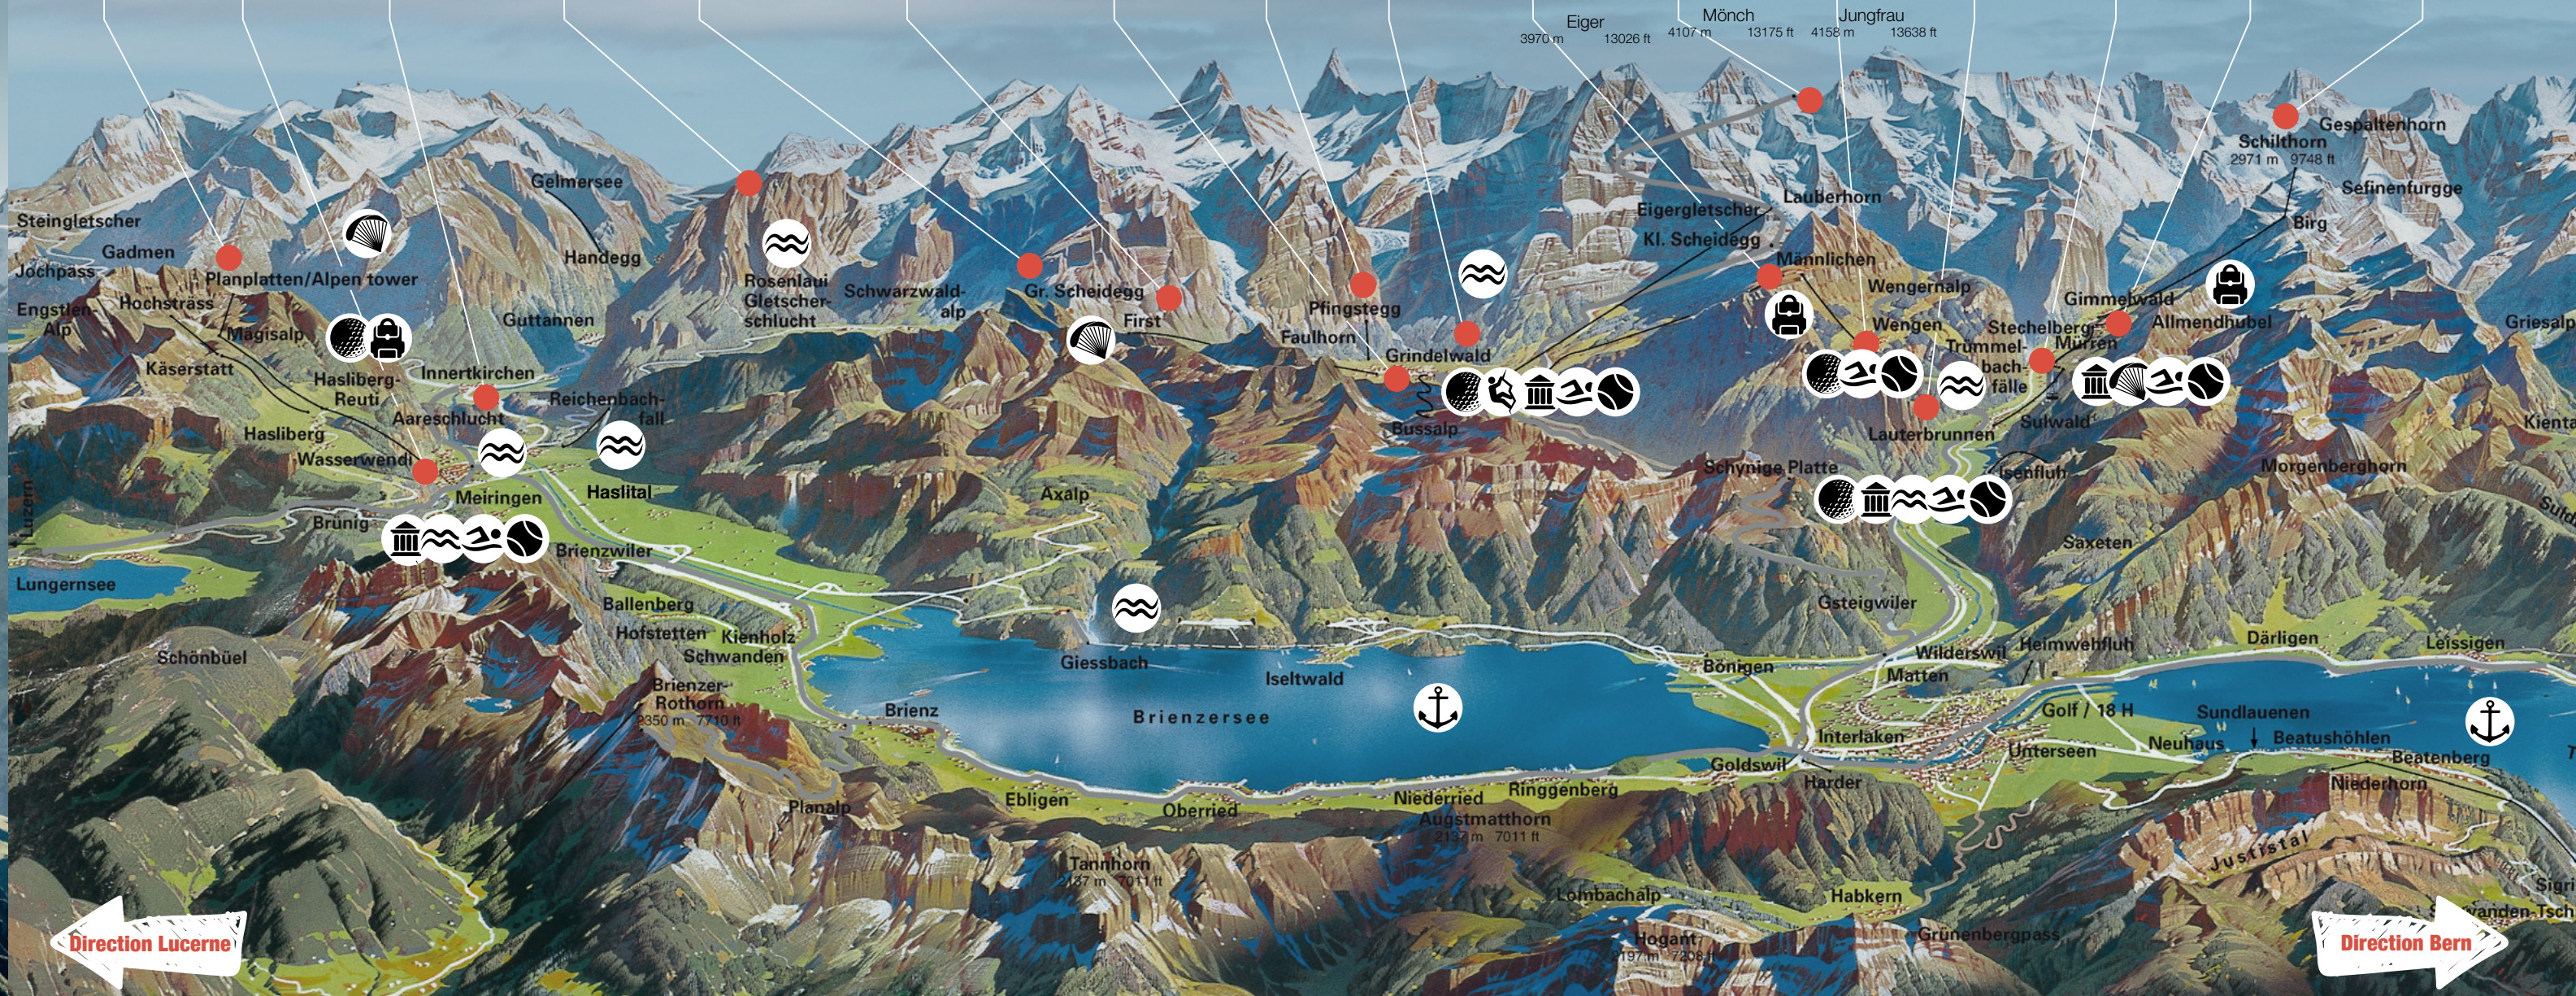

Grosse Scheidegg

Bussalp

Männlichen
Royal Experience

Wengen

Mürren

Birg
Thrill Walk

Jungfrau Region Experiences